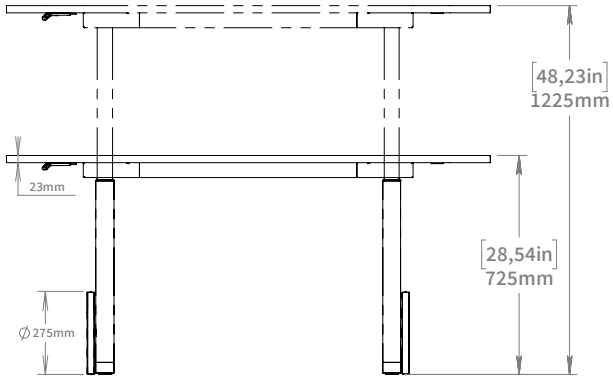

WAGON TABLE 3500

Article No. 563001XXG-1

HIGH END

BY SWEDSTYLE