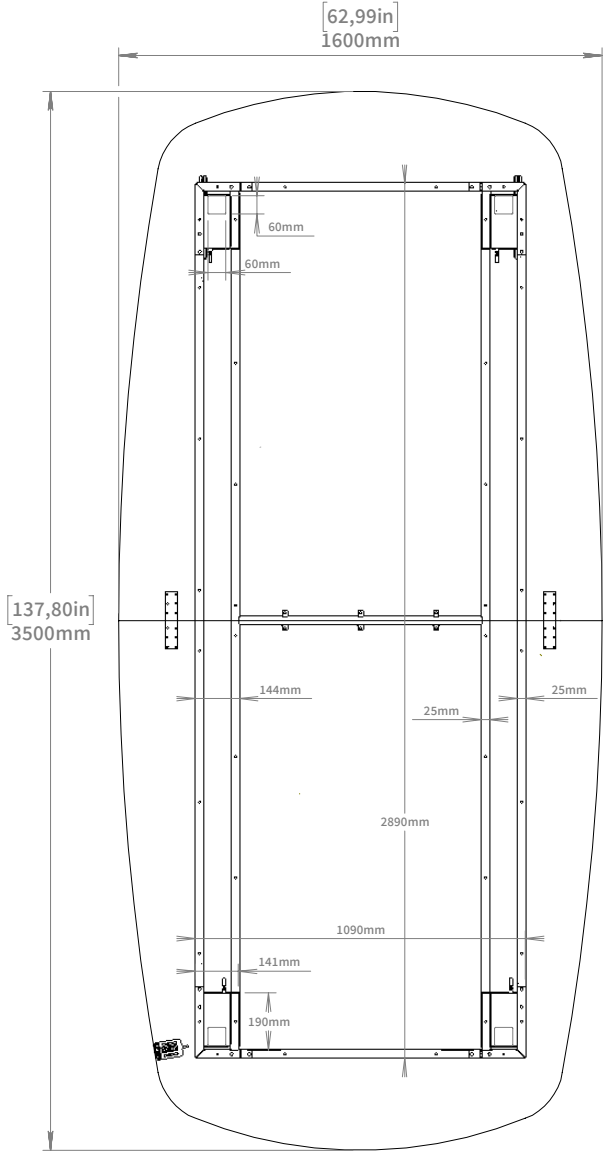

WAGON TABLE 3500

Article No. 563001XXG-1

HIGH END

BY SWEDSTYLE