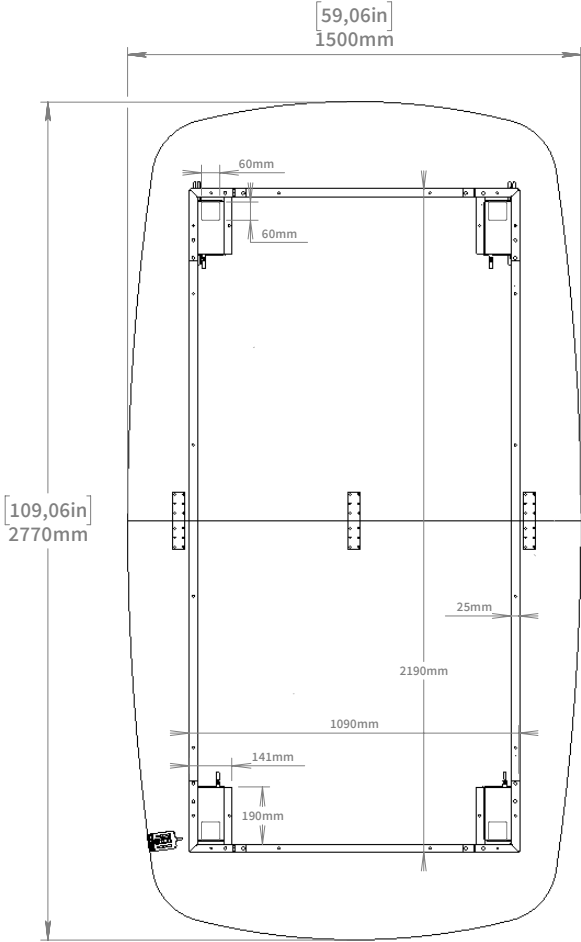

# WAGON TABLE 2800

Article No. 563000XXG-1

**HIGH  
END**

BY SWEDSTYLE