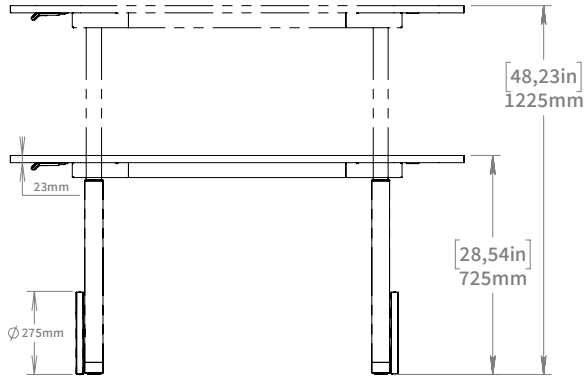

# WAGON TABLE 2800

Article No. 563000XXG-1

**HIGH  
END**

BY SWEDSTYLE