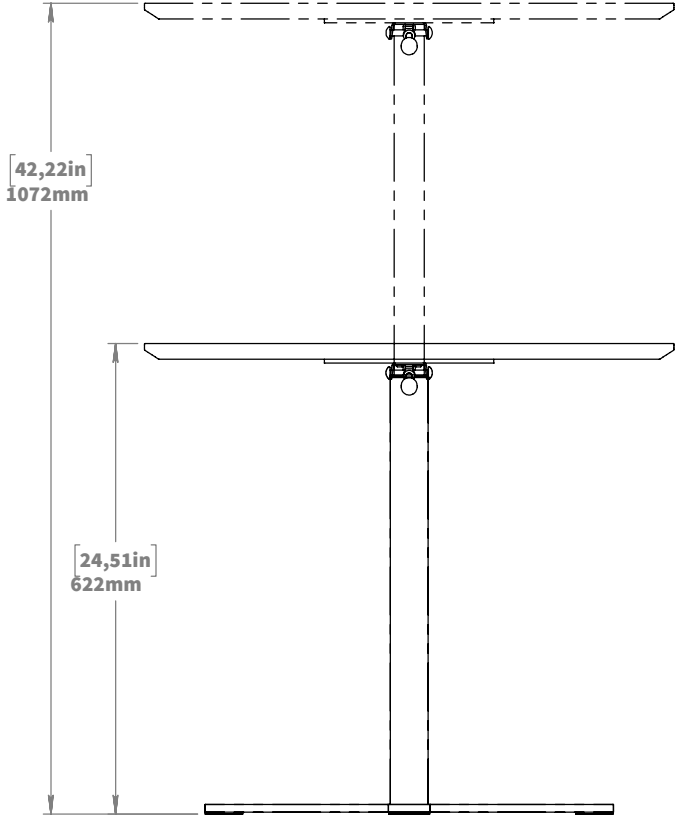

Single Pedestal Table 700

Article No. 50312x6

**HIGH
END**

BY SWEDSTYLE