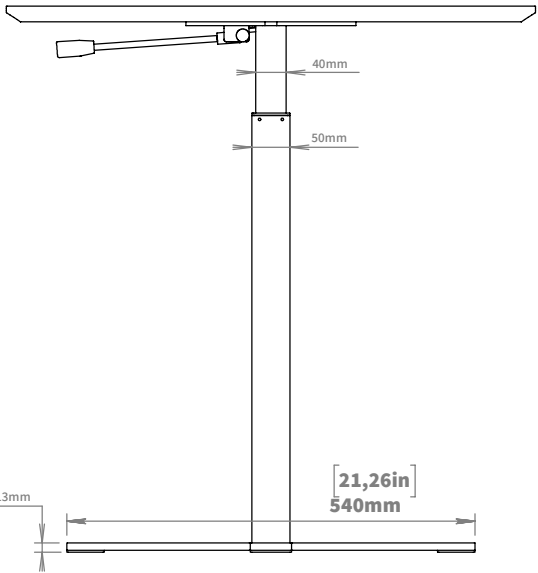

Single Pedestal Table 700

Article No. 50312x6

**HIGH
END**

BY SWEDSTYLE