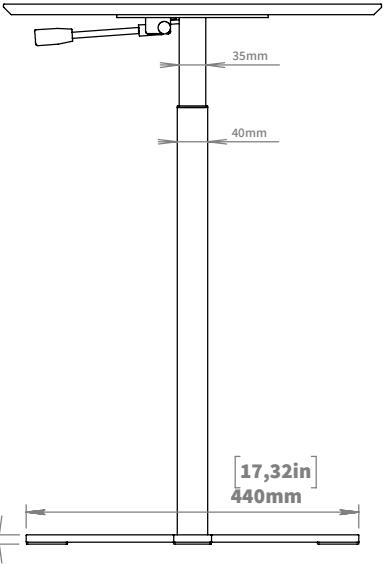

Single Pedestal Table 500

Article No. 50315x6

**HIGH
END**

BY SWEDSTYLE