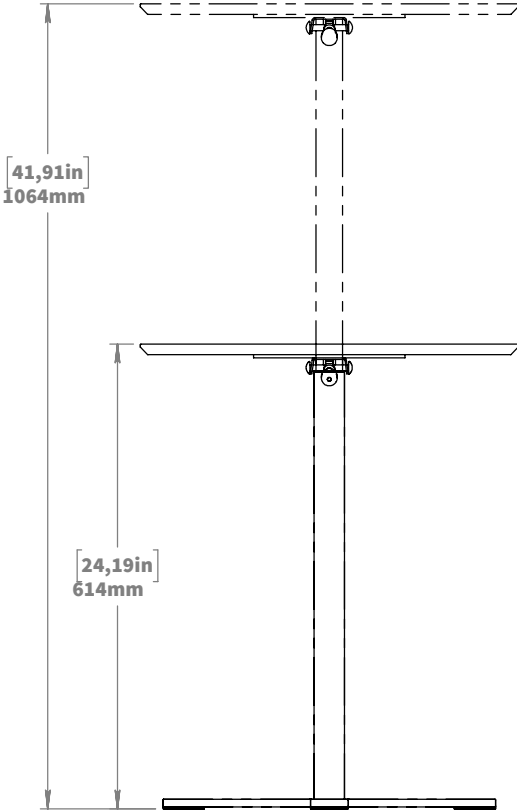

Single Pedestal Table 500

Article No. 50315x6

**HIGH
END**

BY SWEDSTYLE