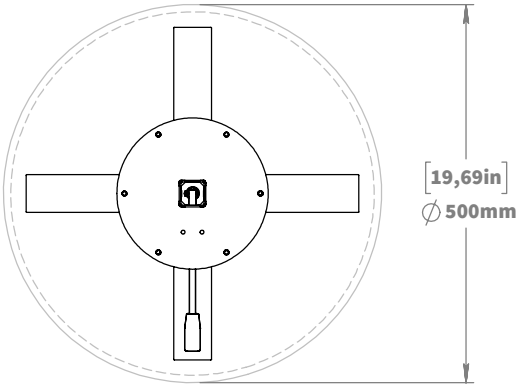

Single Pedestal Table 500

Article No. 50315x6

**HIGH
END**

BY SWEDSTYLE