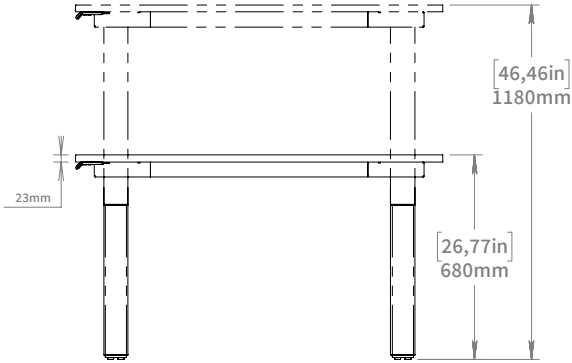

NARROW WIDE UP 3715

Article No. 565002XXG-1

HIGH END

BY SWEDSTYLE