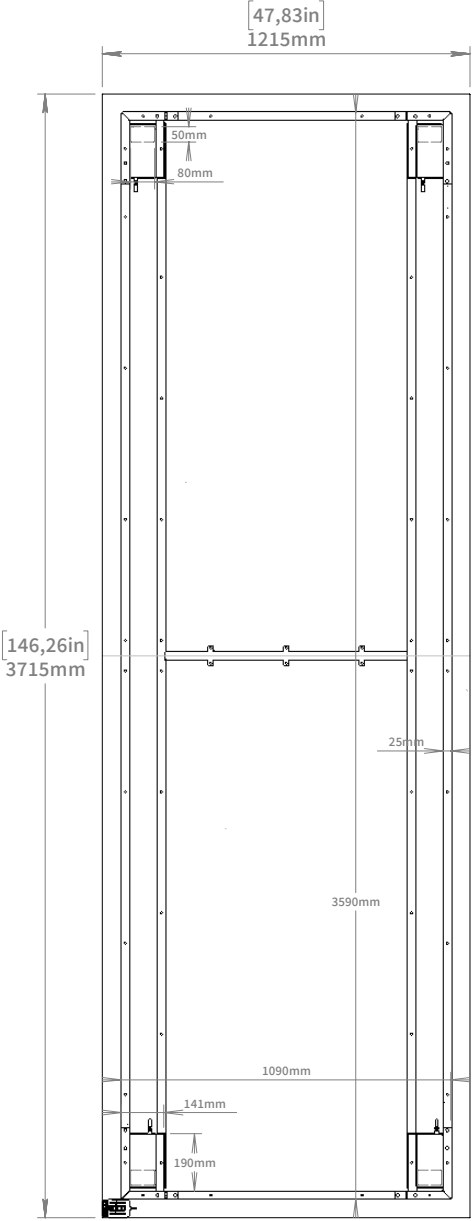

NARROW WIDE UP 3715

Article No. 565002XXG-1

HIGH END

BY SWEDSTYLE