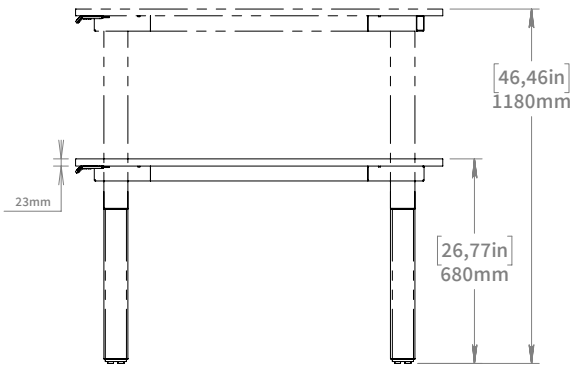

NARROW WIDE UP 3015

Article No. 565001XXG-1

**HIGH
END**
BY SWEDSTYLE