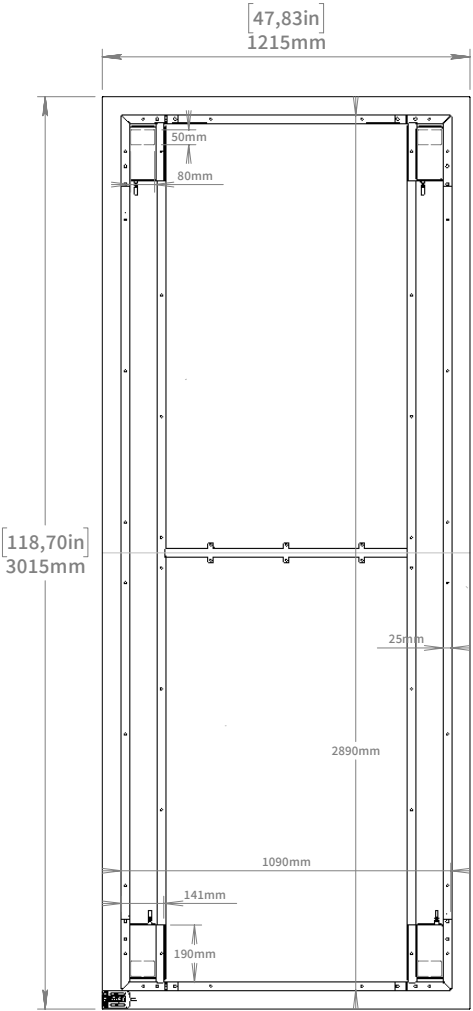

NARROW WIDE UP 3015

Article No. 565001XXG-1

**HIGH
END**
BY SWEDSTYLE