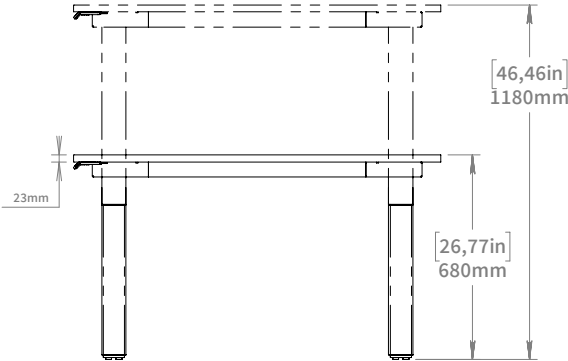

# NARROW WIDE UP 2315

Article No. 565000XXG-1