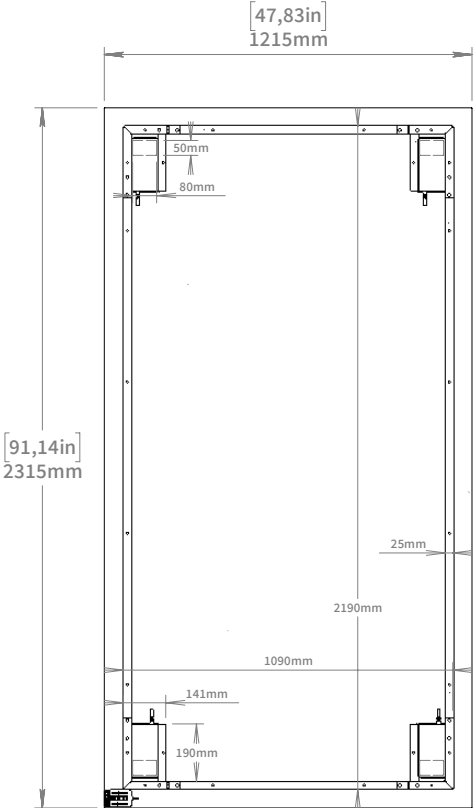

# NARROW WIDE UP 2315

Article No. 565000XXG-1