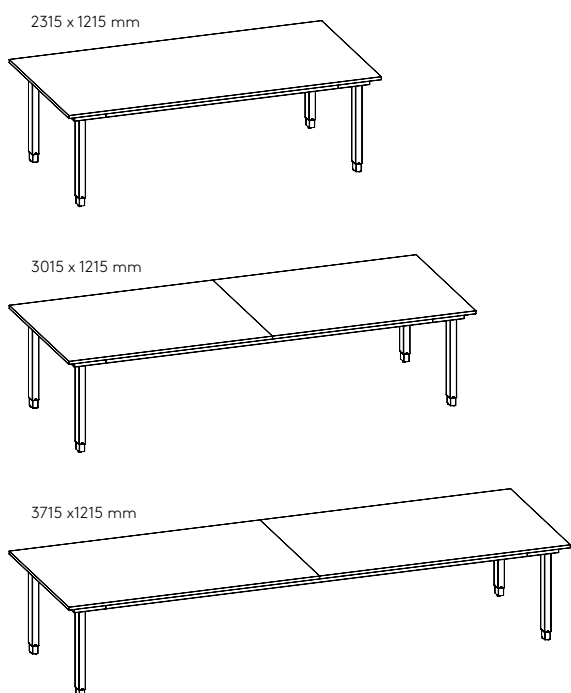

HIGH END

BY SWEDSTYLE

NARROW/WIDE UP

COLORS		DIMENSIONS (WxD)	ART. NO.
Black	●	2315 x 1215 mm 3015 x 1215 mm 3715 x 1215 mm	56500040G-1 56500140G-1 56500240G-1
White	○	2315 x 1215 mm 3015 x 1215 mm 3715 x 1215 mm	56500025G-1 56500125G-1 56500225G-1

A sit-stand conference table of unlimited possibilities and forms of expression. The rectangular design language creates a playfulness, building on the contrast between the narrow and wide side of the legs. Viewed from the long side, the legs take on a narrow appearance, while from the short side they give a wider impression. Elegant and stylish, or more robust and solid? Get different looks by being creative with the placement of the table.

The rectangular shape and overhang of the white pigmented ash tabletop is designed to emphasize the unique shape of the legs and enhance the understated design. Narrow/Wide Up is a conference table for rooms with large areas, where its distinctive legs are allowed to take center stage.

SPECIFICATIONS:

Adjustable height	Yes
Powerd by	Electricity
Height	680 - 1180 mm
Lift capacity	150 kg
Speed	30 mm/sec
Standby power	0,3 W
Noise level	< 42 dBa
Duty cycle	10%, 1 min/9 min pause Max 2 min/18 min
Paintwork	Lacquer finish
Area of use	Indoor (+5° to +30° C)
Lifetime	Min 10.000 cycles
Weight	90 kg, 108 kg, 125 kg
Table top finish	White pigmented ash wood