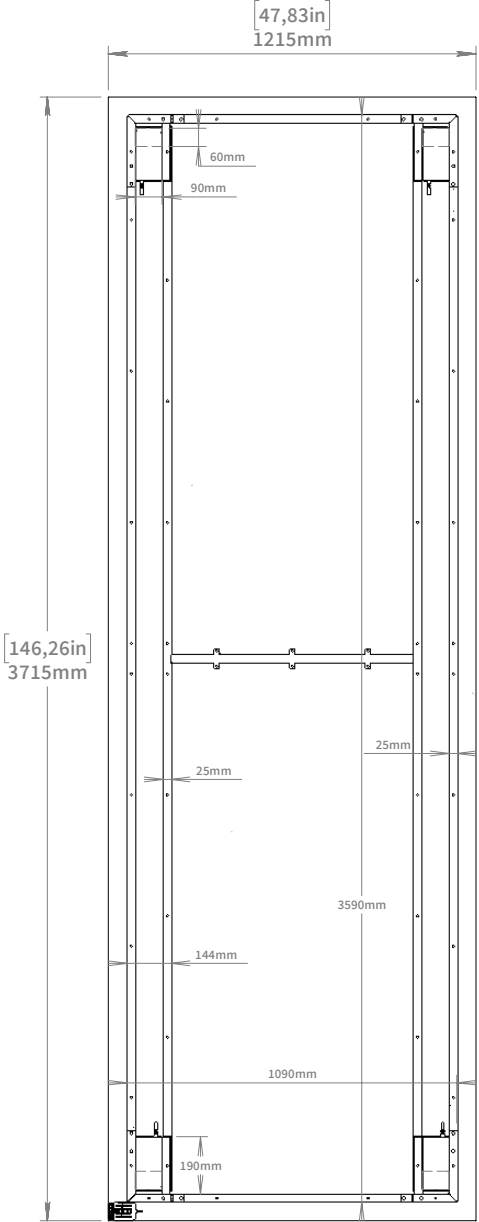

NARROW WIDE DOWN 3715

Article No. 564002XXG-1

**HIGH
END**

BY SWEDSTYLE