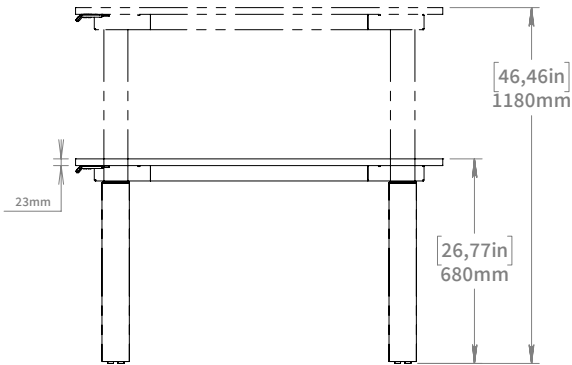

NARROW WIDE DOWN 3715

Article No. 564002XXG-1

**HIGH
END**

BY SWEDSTYLE