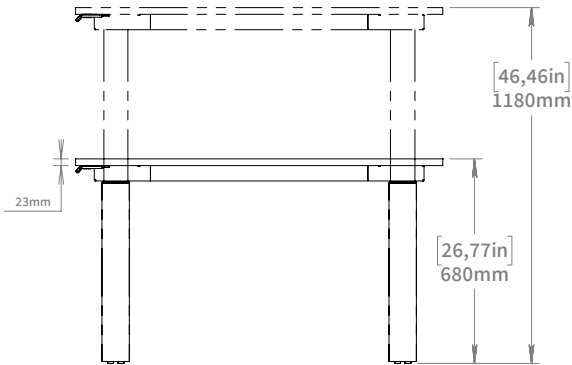

# NARROW WIDE DOWN 3015

Article No. 564001XXG-1

**HIGH  
END**

BY SWEDSTYLE