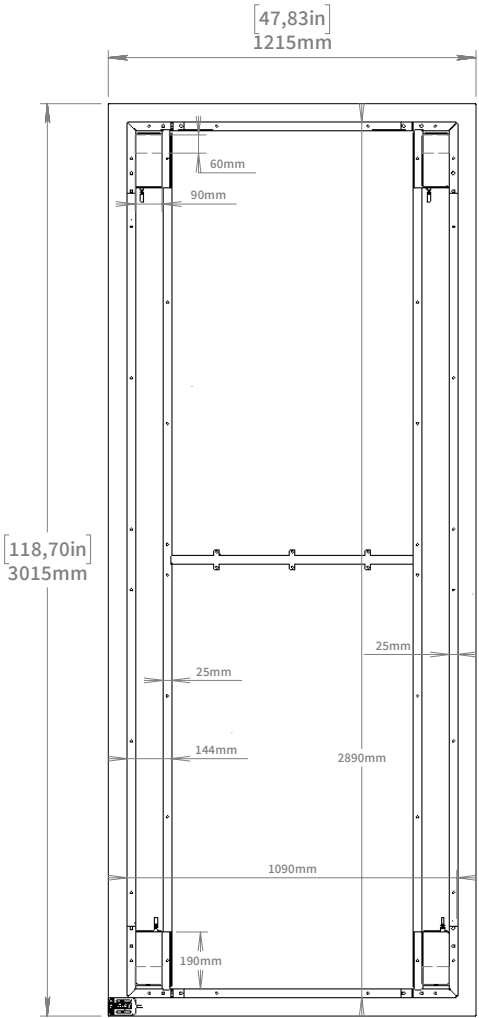

# NARROW WIDE DOWN 3015

Article No. 564001XXG-1

**HIGH  
END**

BY SWEDSTYLE