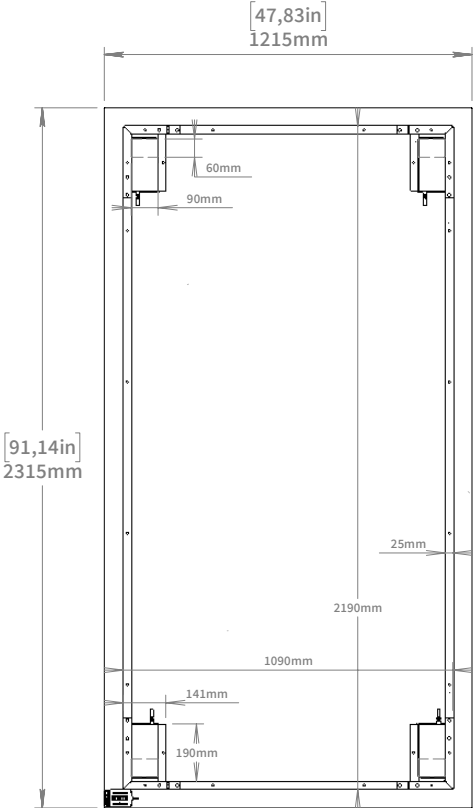

NARROW WIDE DOWN 2315

Article No. 564000XXG-1

**HIGH
END**

BY SWEDSTYLE