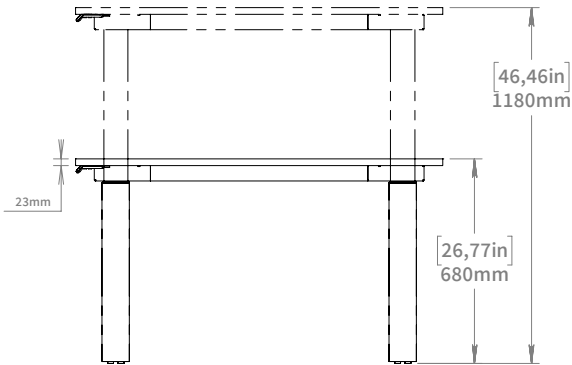

NARROW WIDE DOWN 2315

Article No. 564000XXG-1

**HIGH
END**

BY SWEDSTYLE