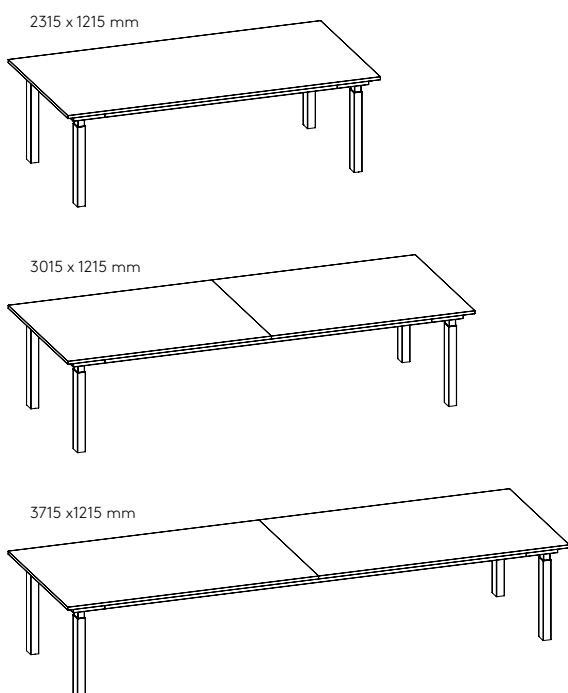

HIGH END

BY SWEDSTYLE

NARROW/WIDE DOWN

COLORS		DIMENSIONS (WxD)	ART. NO.
Black		2315 x 1215 mm	56400040G-1
		3015 x 1215 mm	56400140G-1
		3715 x 1215 mm	56400240G-1
White		2315 x 1215 mm	56400025G-1
		3015 x 1215 mm	56400125G-1
		3715 x 1215 mm	56400225G-1

Narrow Wide Down is height-adjustable conference table that facilitates activity and efficiency at large meetings. Closely related to Narrow Wide Up, the legs of this table go from thick to narrow instead of the other way around. This gives Narrow Wide Down, in an elevated position, a more robust feeling than Narrow Wide Up.

The straight, clean lines of the legs and tabletop are reminiscent of a traditional conference table. The rectangularity of the legs creates a visual playfulness, giving the table a solid impression viewed from the short side, while a neater one viewed from the long side. Base in black or white matte acquer with a tabletop in white-lasered ash. The Narrow Wide Down table calls for a large space to emphasize the shape of the legs and let them stand out.

SPECIFICATIONS:

Adjustable height	Yes
Powerd by	Electricity
Height	680 - 1180 mm
Lift capacity	150 kg
Speed	30 mm/sec
Standby power	0,3 W
Noise level	< 42 dBa
Duty cycle	10%, 1 min/9 min pause Max 2 min/18 min
Paintwork	Lacquer finish
Area of use	Indoor (+5° to +30° C)
Lifetime	Min 10.000 cycles
Weight	90 kg, 108 kg, 125 kg
Table top finish	White pigmented ash wood